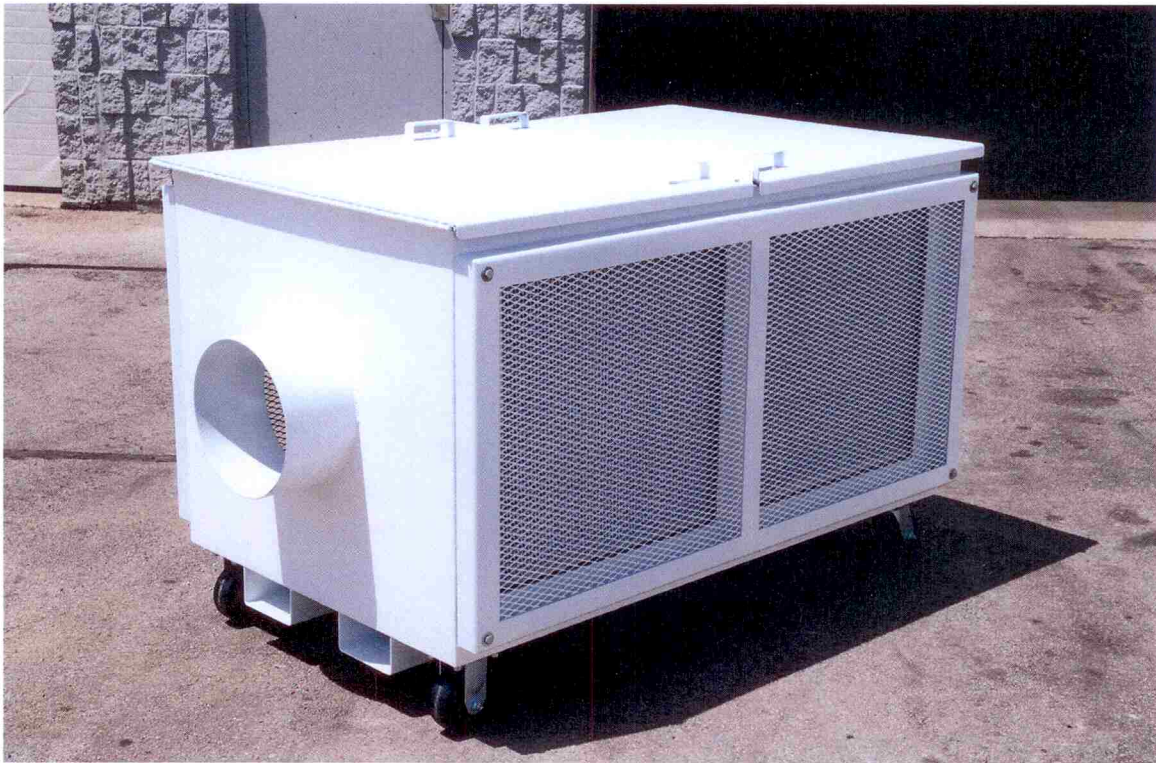

# PORTABLE HEPA FILTER UNIT

**Filters:** (4) Replaceable elements: 24" x 24" x 11 1/2", 37 lbs. each

Filter element part number: 3000-01278

**Unit Rating:** 8000 CFM @ 0.50 in. H<sub>2</sub>O

**Temperature Rating:** 200°F

**Inlet:** 12" Diameter

**Efficiency:** 99.97% @ 0.30 Micron

**Dimensions:** 41" W x 42" H x 65" L

**Weight:** 700 lbs.

Protect the environment from harmful waste products while complying with the EPA Clean Air Act with **POWER VAC's** custom portable HEPA Filtration Unit.